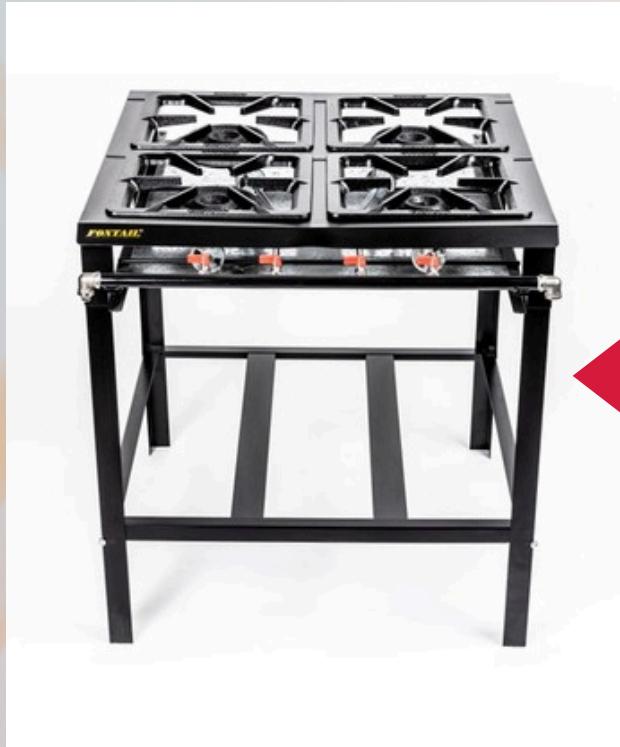

INDUSTRIAL PROFESSIONAL COOKING

Light up the **F**ire

INDUSTRIAL STOVE 1 BURNER

PMF-100L 12"x12" GRATE

Easy cleaning and maintenance
Made of resistant steel
Heavy duty burner for even cooking

Output: 18,000 BTU

Dimensions: 30"x20"x32"

PMF 6" Burner

INDUSTRIAL STOVE 2 BURNER

PMF-200L 12"x12" GRATE

Easy cleaning and maintenance
Made of resistant steel
Heavy duty burner for even cooking

Output: 36,000 BTU
Dimensions: 30"x 20"x 32"

INDUSTRIAL STOVE 3 BURNER

PMF-300L 12"x12" GRATE

Easy cleaning and maintenance
Made of resistant steel
Heavy duty burner for even cooking

Output: 54,000 BTU
Dimensions: 46"x 20"x 32"

INDUSTRIAL STOVE 4 BURNER

PMF-400 12"x12" GRATE

Easy cleaning and maintenance
Made of resistant steel
Heavy duty burner for even cooking

Output: 72,000 BTU
Dimensions: 33"x36"x32" (2 front-2 back)

INDUSTRIAL STOVE 4 BURNER

PMF-400L 12"x12" GRATE