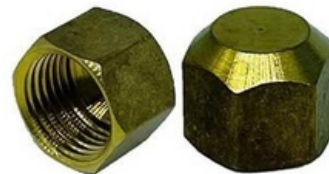

TEE BARB

Item ID	Description for Sales
781251	PLUG TEE CHECK 90/540

PLUG TEE CHECK

Item ID	Description for Sales
781252	REGULATOR CONVERTER 500

REGULATOR CONVERTER

Item ID	Description for Sales
785606	CAP FLARE 3/8 20/1000