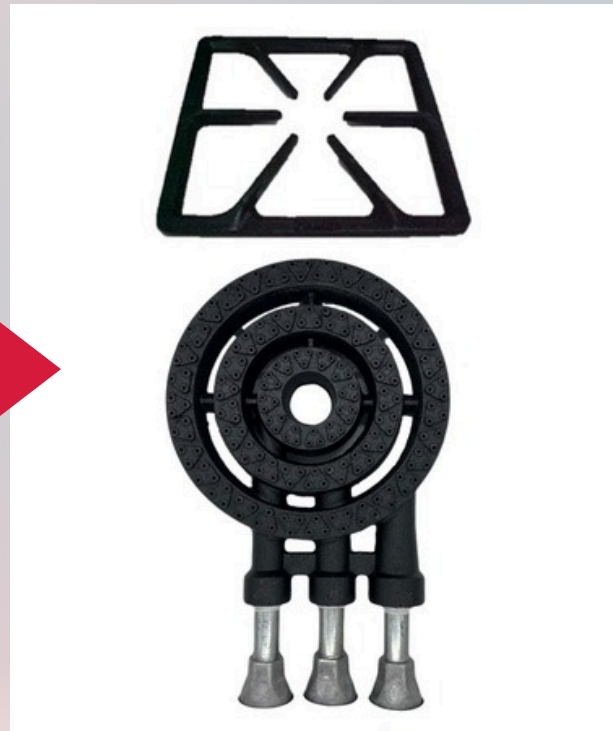

INDUSTRIAL

PROFESSIONAL

COOKING