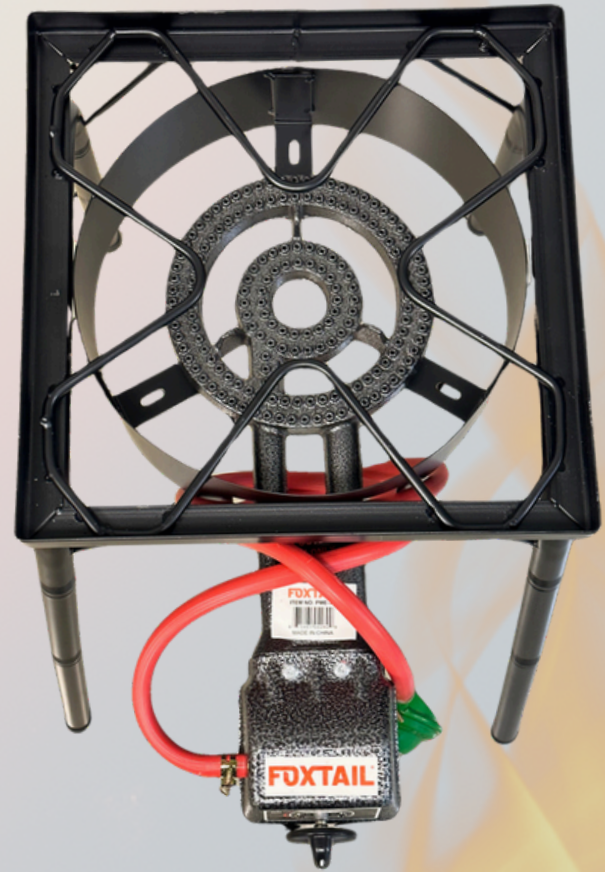

Gas Regulator and Hose included with burner

BTU: 40,000

SQUARE BASE AND BURNER

PME-T2

All in one base and burner outdoor stove

Square base for great heating coverage and stability

Gas Regulator and Hose included