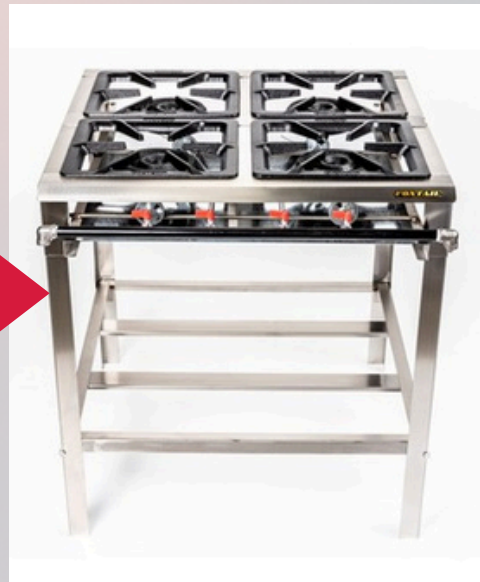

INDUSTRIAL SS STOVE 3 BURNER

PMFI-300L 12"x12" GRATE

Easy cleaning and maintenance
Made of resistant Stainless Steel
Heavy duty burner for even cooking

Output: 54,000 BTU
Dimensions: 46"x 20"x 32"

INDUSTRIAL SS STOVE 4 BURNER

PMFI-400 12"x12" GRATE

Easy cleaning and maintenance
Made of resistant Stainless Steel
Heavy duty burner for even cooking

Output: 72,000 BTU
Dimensions: 33"x 36"x 32"
(2 front-2 back)

INDUSTRIAL SS STOVE 4 BURNER

PMFI-400L 12"x12" GRATE

Easy cleaning and maintenance
Made of resistant Stainless Steel
Heavy duty burner for even cooking

Output: 72,000 BTU
Dimensions: 58"x20"x32"