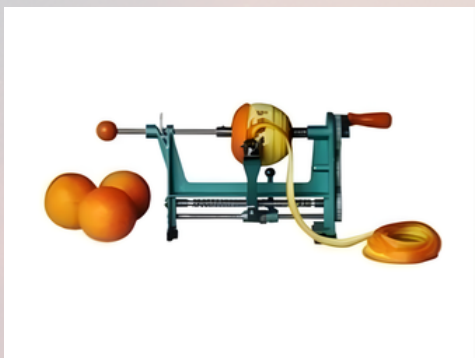

Stainless Steel Comal ideal when cooking for big crowds.

CAZO SS 40 qt

PME-C40

Stainless Steel Cazo ideal when cooking for big crowds.

ICE SCRAPPER

440006

Cepillo Piragua

MANUAL ORANGE PEELER