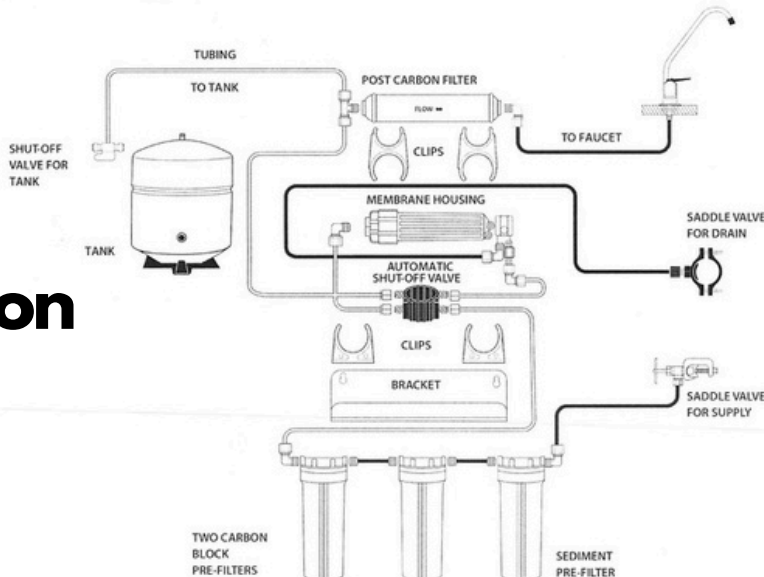

REVERSE OSMOSIS MEMBRANE

Item ID	Description / Packing
218171	REVERSE OSMOSIS MEMBRANE

GOOSENECK FOR REVERSE OSMOSIS

Item ID	Description / Packing
218172	GOOSENECK VALVE FOR RO

Easy Installation

FILTER HOUSING STD 3/8 WH