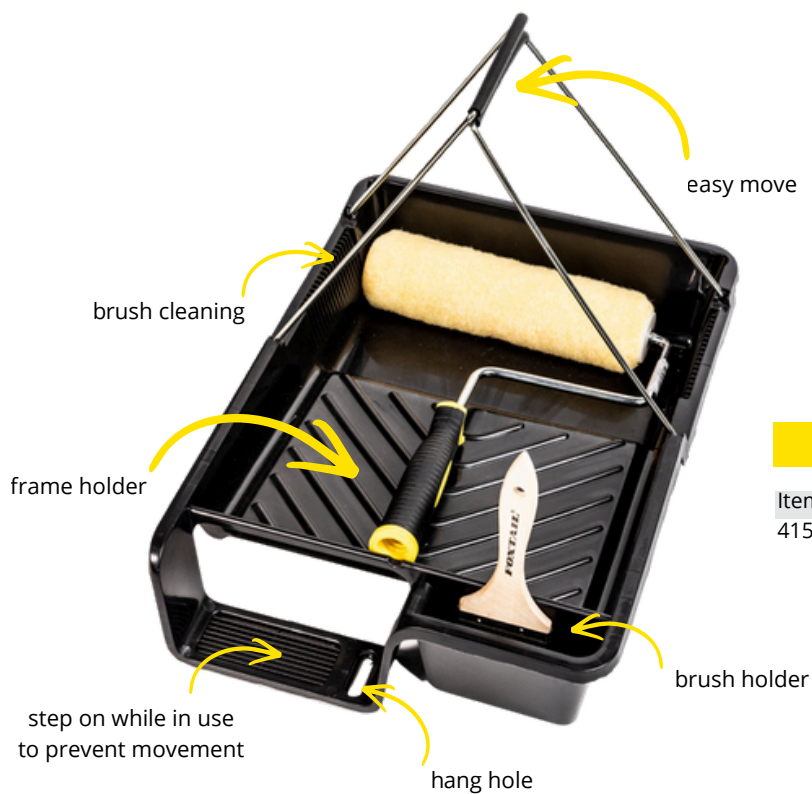

All you need in one Paint Tray

PAINT TRAY CONTRACTOR

Item ID	Description / Packing
415021	PAINT TRAY 9 CONTRACTOR 24

PAINT TRAY

PAINT TRAY