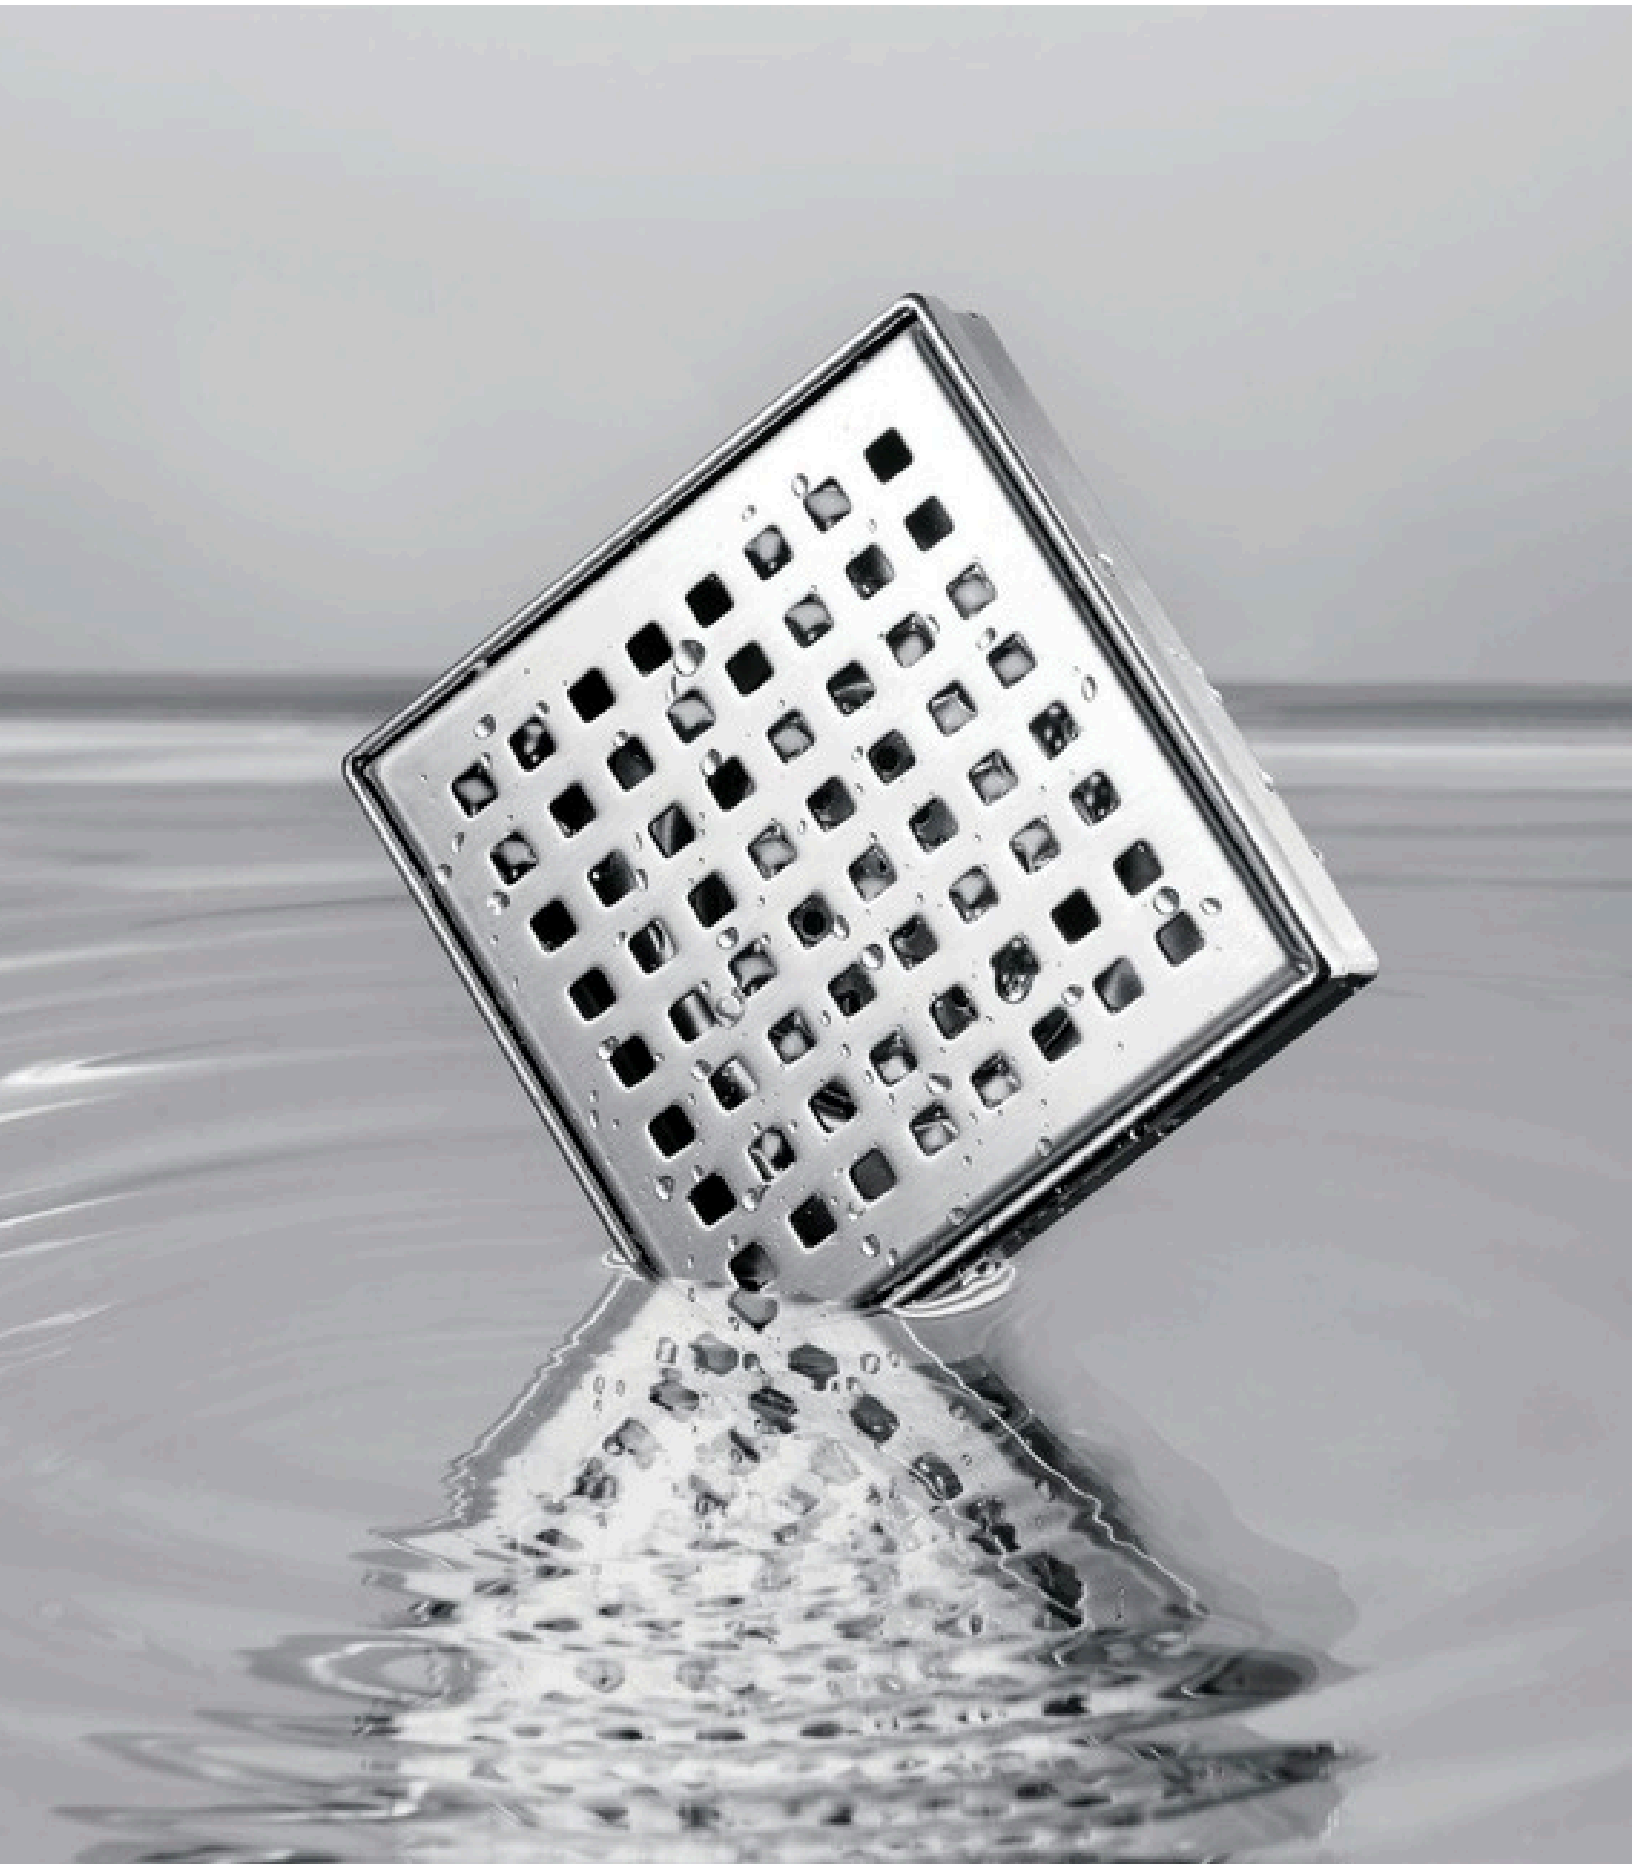

DRAINS

DRAINS

**DRAIN SQUARE
GRID SS 4X4**

212030-SS
Stainless Steel

**DRAIN SQUARE
GRID BG 4X4**

212030-BG
Brushed Gold

**DRAIN SQUARE
GRID MB 4X4**

212030-MB
Matt Black