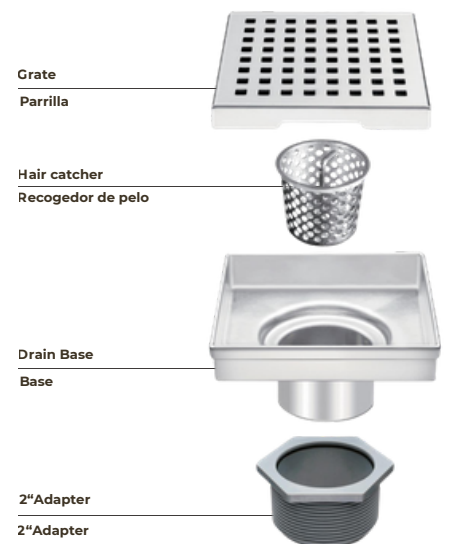

**DRAIN CORNER
TILE-FLAT SS**

212037-SS
Stainless Steel