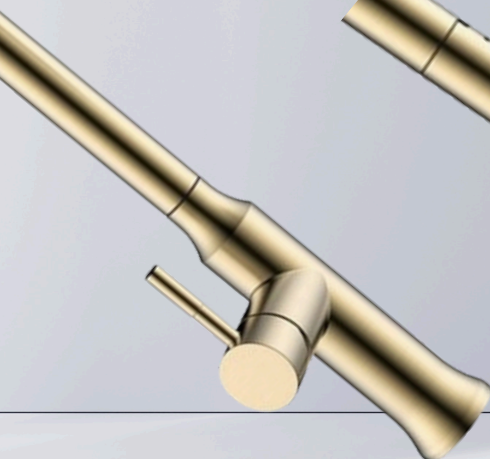

Azure

Kitchen Mixer
974045-MB
Matt black
Pull out Sprayer

Kitchen Mixer
974045-BG
Brush Gold
Pull out Sprayer

Kitchen Mixer
974045-BN
Brush Nickel
Pull out Sprayer

Two function

Concealed

KITCHEN

INDUSTRIAL LUX