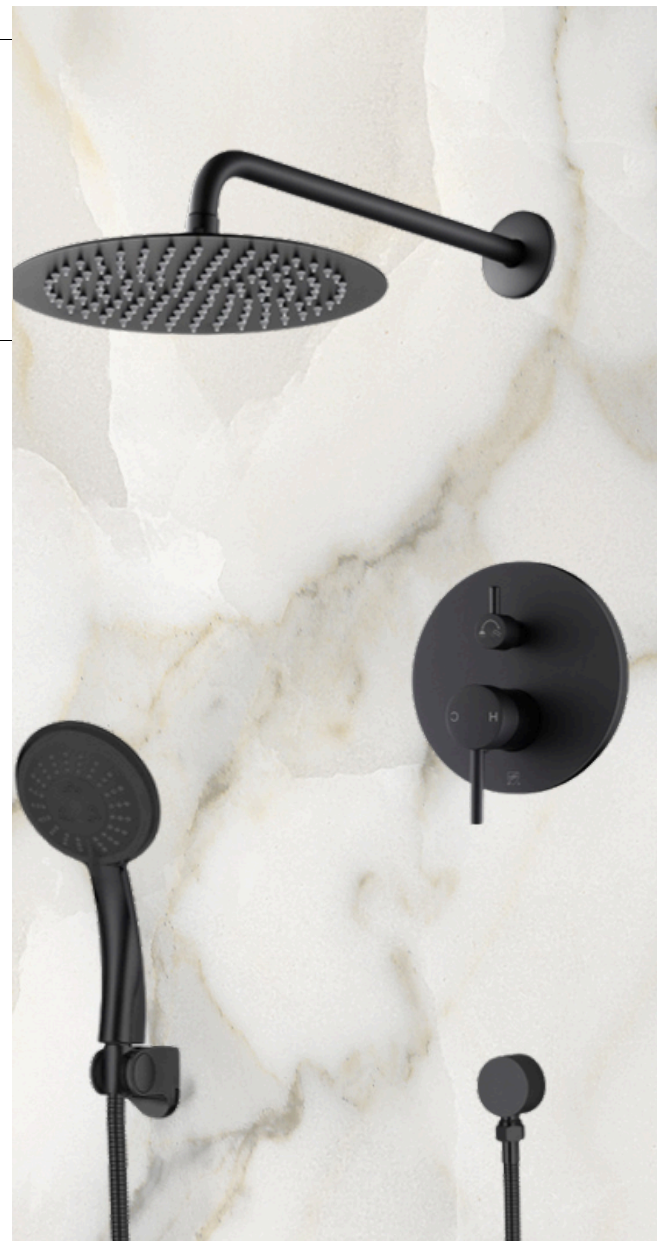

Shower Mixer
974088-BN
Brush Nickel
Three functions with spout
cascade

SHOWERS

SHOWERS

HAND SHOWER

Oceanida

Shower Mixer

974082-MB
975060-MB
Matt black

Shower Mixer

974082-BG
975060-BG
Brushed Gold

Shower Mixer

974082-BN
975060-BN
Brushed Nickel

Shower Mixer

974082-CP
975060-CP
Chrome Plated

Jewel

Shower Mixer

974086-MB
Matt black
Two modes hand shower

Shower Mixer

974086-BN
Brushed Nickel
Two modes hand shower

SHOWERS

SHOWERS

RAIN

Atlantis

Shower Mixer
974080-CP
Chrome Plated

Shower Mixer
974080-MB
Matt black

Smooth docking pulls wand precisely into place and keeps it secure every time

El acoplamiento suave mantiene la varilla en su lugar con exactitud y garantiza su seguridad en todo momento

Two function spray head
Stream and spray function