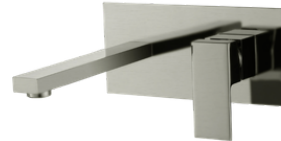

Two Function Concealed Shower Mixer

975107
 Finishes
 Matt black (MB)
 Brushed Nickel (BN)
 Chrome Plates (CP)

BATHROOM

BATHROOM

WALL MOUNTED

Pacifica

Wall Single Control Basin Mixer

974030-MB
Matt black