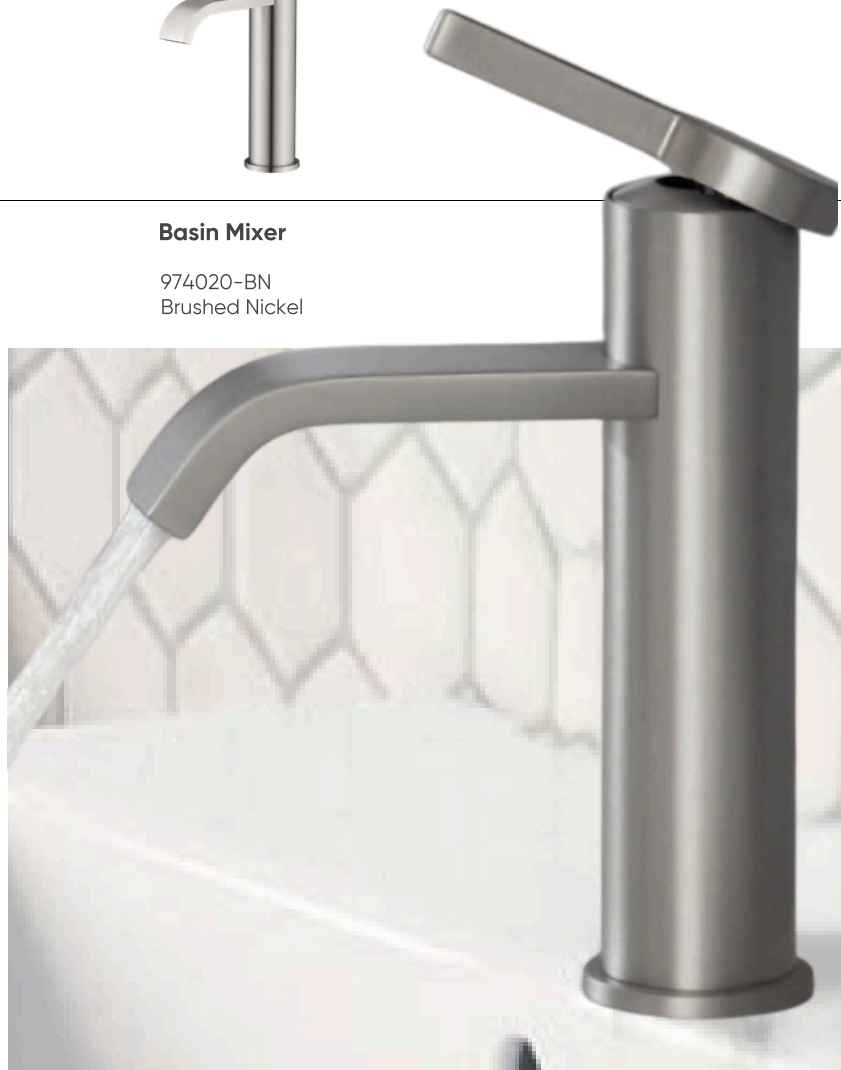

BATHROOM

SINGLE HANDLE

Talise

Naida