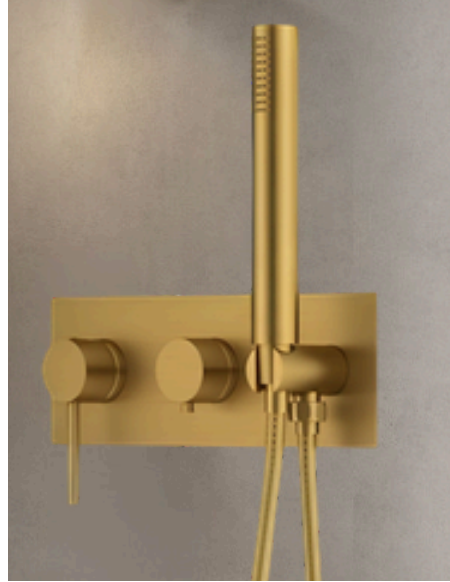

Three Function Concealed Shower Mixer

974084-BG
Brush Gold
Two modes shower head with rain shower and waterfall

Three Function Concealed Shower Mixer

974084-BN
Brush Nickel
Two modes shower head with rain shower and waterfall

Showers

LUXURY

Showers

EXPOSED PUSH

Showers

EXPOSED PUSH

Showers

EXPOSED PUSH