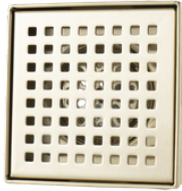

Kanaloa

Kitchen Mixer
975031-MB
Matt black
Pull out Sprayer

Kitchen Mixer
975031-BN
Brush Nickel
Pull out Sprayer

Triteia

Kitchen Mixer
975032-MB
Matt black
Pull out Sprayer

Kitchen Mixer
975032-BN
Brush Nickel
Pull out Sprayer

DRAINS

DRAINS

**DRAIN SQUARE
GRID SS 4X4**

212030-SS
Stainless Steel

**DRAIN SQUARE
GRID BG 4X4**

212030-BG
Brushed Gold

**DRAIN SQUARE
GRID MB 4X4**

212030-MB
Matt Black