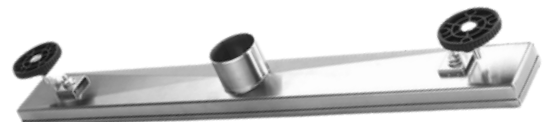

2" Adapter
2" Adapter

Hair catcher
Recogedor de pelo

DRAINS

LINEAR

DRAIN LINEAR 12 SS
212046-SS

DRAIN LINEAR 24 SS
212047-SS

DRAIN LINEAR 12 MB
212046-MB

DRAIN LINEAR 24 MB
212047-MB