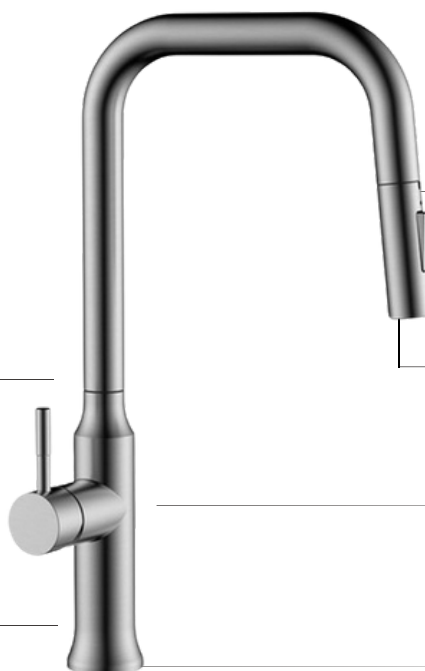

KITCHEN

Smooth docking pulls wand precisely into place and keeps it secure every time

El acoplamiento suave mantiene la varilla en su lugar con exactitud y garantiza su seguridad en todo momento

Two function spray head
Stream and spray function

Cabezal de ducha de doble función
Función de chorro y rociado

Easy Clean Aerator
Easily eliminate calcium and lime buildup

Aireador de fácil limpieza
Elimina el calcio y la cal acumulado fácilmente

High end ceramic cartridge
Tested up to 500,000 cycles

Cartucho cerámico de alta calidad
Probado hasta 500,000 ciclos

Easy 1-hole installation
Or 3-Hole installation with optional faucet hole cover plate

Instalación sencilla con 1 agujero
Instalación de 3 orificios con placa de cubierta del orificio del grifo adicional

360° swivel spout For a wide range of motion

Rotación de 360° para una amplia variedad de movimientos

Ultra smooth With protective ABS tunnel for pull out hose

Ultrasuave con protector de túnel de ABS

PEX HOSE pull out hose for temperature resistance and a neutral taste and odor water flow

MANGUERA PEX resistente a altas temperaturas y para un flujo de agua neutral en sabor y olor

Polyester braid hose
High resistance to pressure and high corrosion

Trenzado de poliéster
Alta resistencia a la presión y a la corrosión.

SS Installation part
Easy installation & highly secure even with uneven surface and tight space

Parte de instalación SS
Fácil instalación y muy segura incluso con superficie desigual y espacio limitado

Flawless finish
Passed the 24 hour acid salt spray test

Acabado impecable
Se sometió a la salmuera ácida durante 24 horas

Swivel spout
Swivel range all-round freedom of movement (360°).

Rotación de la tubería
Rango de rotación completo libertad rotación (360°)

PEX pull out hose
For temperature resistance and neutral in taste and odor

Manguera PEX extraíble
para resistencia a la temperatura y neutral en sabor y aroma

Ultra smooth
With protective ABS tunnel for pull out hose.

Ultrasuavidad
Con protector de túnel de ABS para extraer la manguera.

Quick Connection
Allow for fast and easy installation.

Conexión veloz
Facilitar un acceso rápido y sencilla instalación.

Easy Clean Aerator
Wipe away calcium and lime build up with the touch of a finger

Aireador de fácil mantenimiento
Elimina la acumulación de calcio y cal.