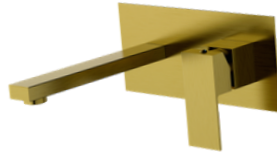

Two Function Concealed Shower Mixer

975107
 Finishes
 Matt black (MB)
 Brushed Nickel (BN)
 Chrome Plates (CP)

BATHROOM

BATHROOM

WALL MOUNTED

Pacifica

Wall Single Control Basin Mixer

974030-MB
Matt black