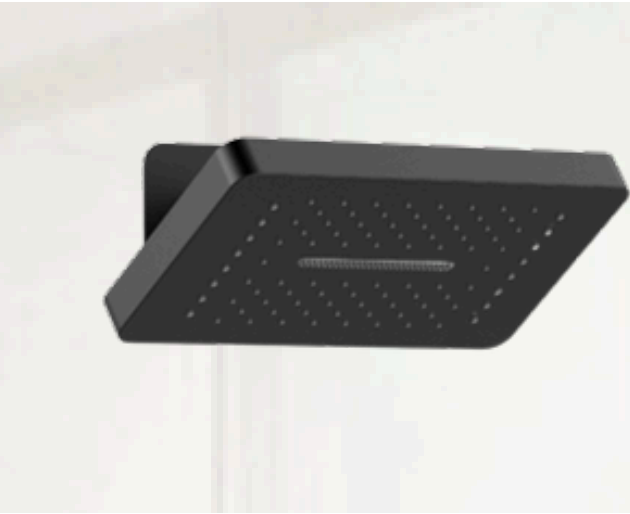

Showers

LUXURY