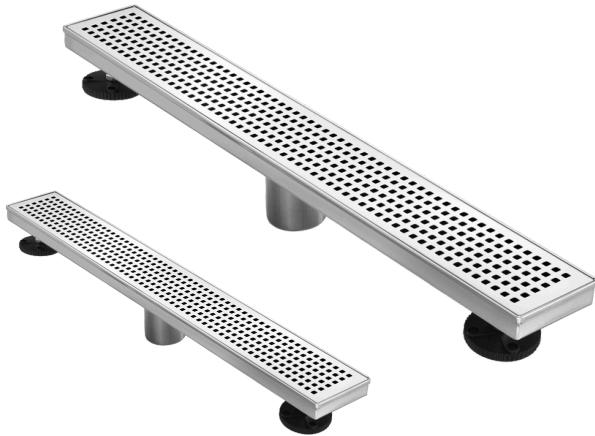

DRAINS

GRID

Premium stainless steel that offers excellent wear resistance and corrosion resistance. Available in two sizes—12 inches and 24 inches—and offered in three distinct finishes to perfectly suit the customer's preferences.